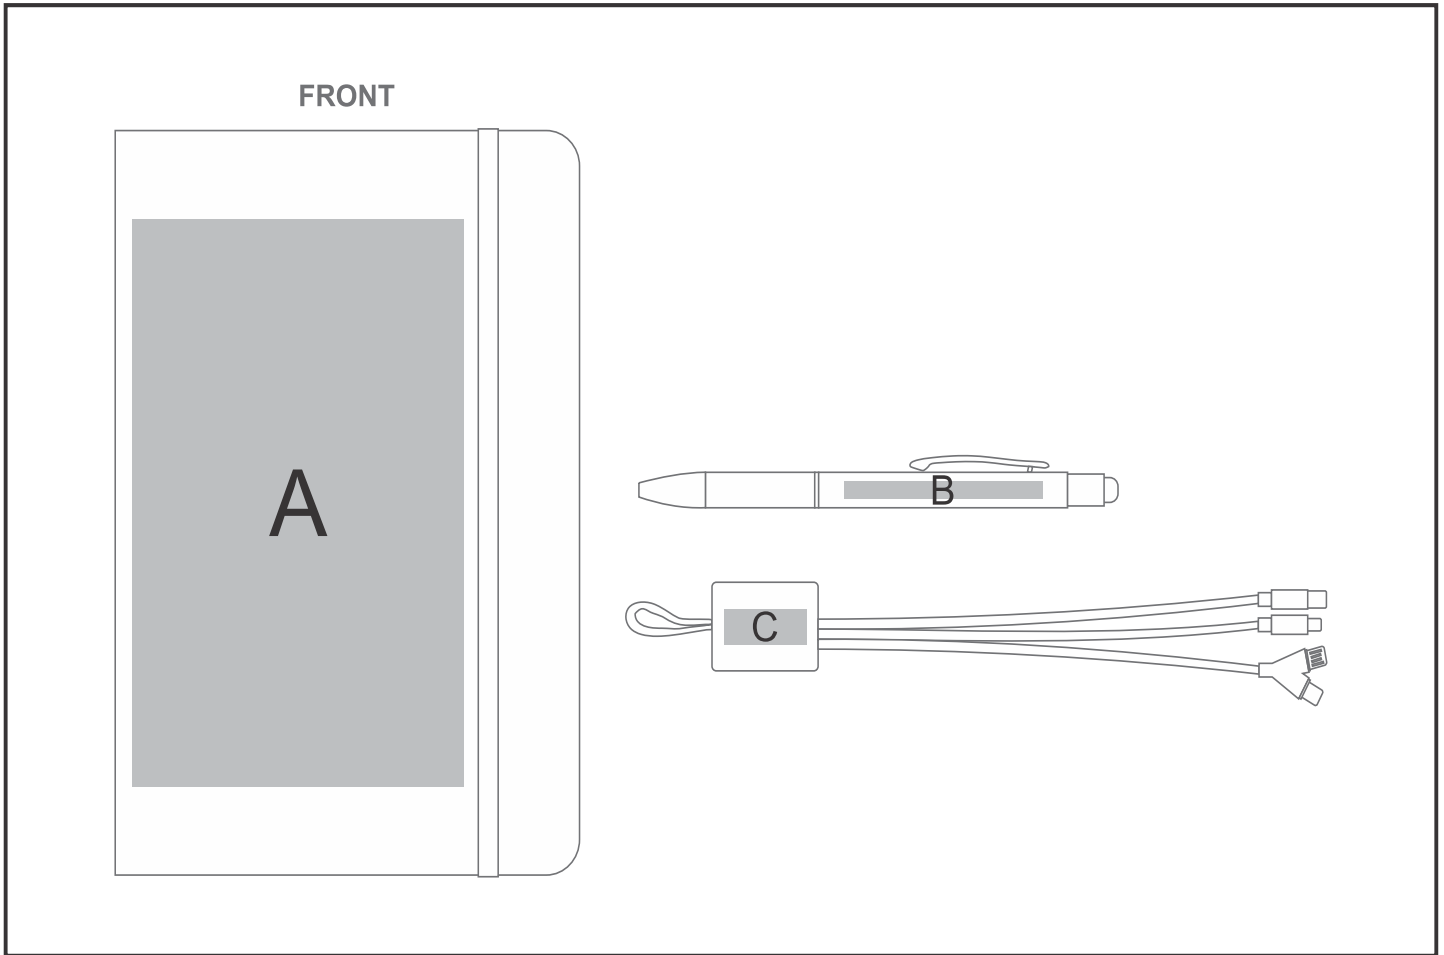

GF-OK-1189-B

Okiyo Ikeda Gift Set

Need to know:

Includes 1-Colour, 1-Position Screen Print on Notebook AND Includes 1-Position Laser Engraving on Pen & Charging Cable (setup fee applies)

- Texture of the item will affect the screen print on Notebook and Charging Cable
- **Laser Color:** POS A & POS D - Black | POS B & POS C - White

Branding Options:

Position	Branding Method (Branding Code)	No. of Colours	Dimension
A	Laser Engraving (LA)	N/A	80mm wide x 60mm high
A	Screen Print (SA)	1 Colour	110mm wide x 150mm high
A	Digital Direct Transfer (DDT-D)	Full Colour	100mm wide x 74mm high
A	Digital Direct Transfer (DDT-A)	Full Colour	100mm wide x 160mm high
B	Laser Engraving (LA)	N/A	60mm wide x 5mm high
C	Laser Engraving (LA)	N/A	60mm wide x 5mm high

C	Laser Engraving (LC)	N/A	25mm wide x 10mm high
C	Pad Printing (PB)	4 Colours	25mm wide x 5mm high